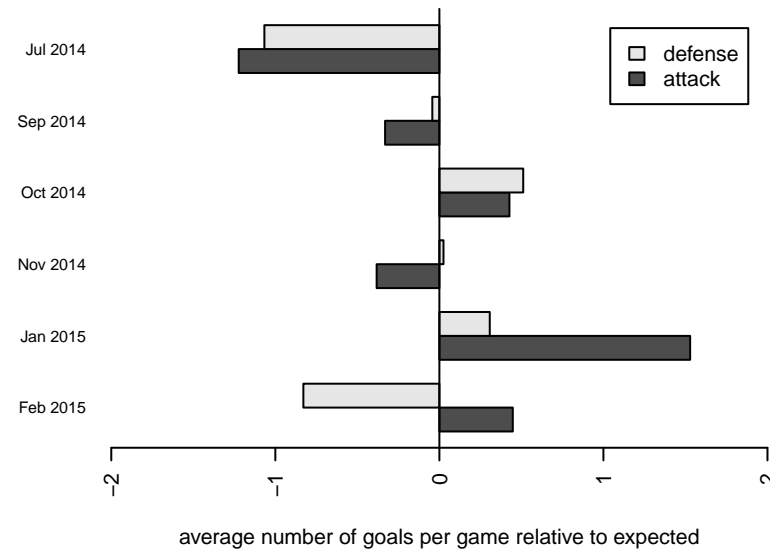

Performance relative to 13 month average