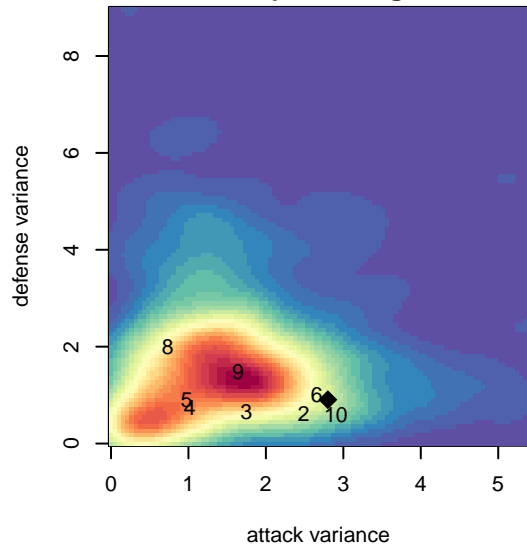

Seattle United Copa B98

Seattle United
 Seattle, WA
 B98 total strength=2034
 attack=83.98 defense=61.77
 fall league = RCL B98 Div 1

alt names used:
 Seattle United B98 Copa
 SEATTLE UNITED B98 COPA (WA)
 Seattle United B98 Copa
 Seattle United B98 Copa A
 SEATTLE UNITED B98 COPA
 Seattle United B98 Copa A

Venues played:
 2014 Showcase of Champions U15 Showcase
 2014 Nike Crossfire Challenge Gold U16
 2014 RCL B98 Div 1
 2014 PacNW Winter Classic FWRL U16
 2014 FWRL B98
 2014 WYS Championship B98

Seattle United Copa B98
 Dots are actual minus expected GF (blue circles) and GA (red triangles).
 Blue line is smoothed change in attack strength. Red is smoothed change in defense strength.

**attack and defense variance (black dot)
relative to other teams
and top 10 in region**

**attack and defense rating
relative to others at age
and all opponents in last 13 months**

Performance relative to 13 month average