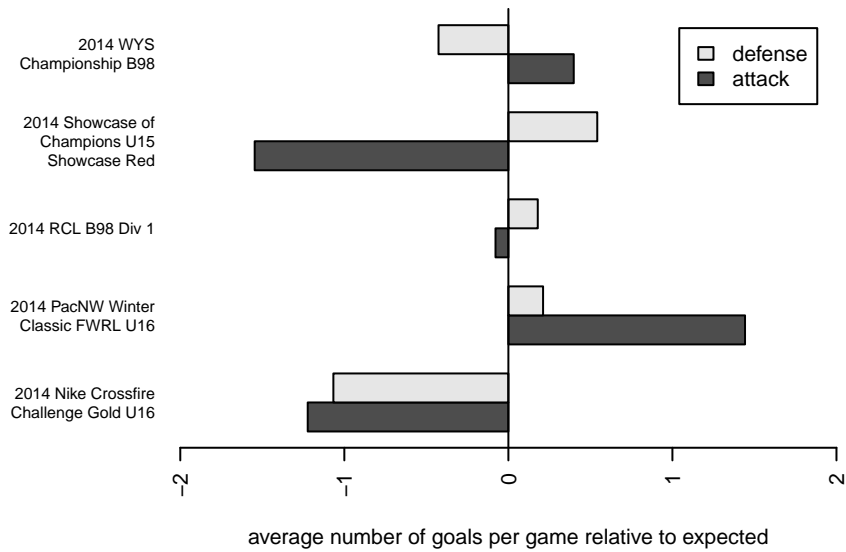

Seattle United Copa B98

Seattle United
 Seattle, WA
 B98 total strength=2034
 attack=83.98 defense=61.77
 fall league = RCL B98 Div 1

alt names used:
 Seattle United B98 Copa
 SEATTLE UNITED B98 COPA (WA)
 Seattle United B98 Copa
 Seattle United B98 Copa A
 SEATTLE UNITED B98 COPA
 Seattle United B98 Copa A

Venues played:
 2014 Showcase of Champions U15 Showcase
 2014 Nike Crossfire Challenge Gold U16
 2014 RCL B98 Div 1
 2014 PacNW Winter Classic FWRL U16
 2014 FWRL B98
 2014 WYS Championship B98

Seattle United Copa B98
 Dots are actual minus expected GF (blue circles) and GA (red triangles).
 Blue line is smoothed change in attack strength. Red is smoothed change in defense strength.

**attack and defense variance (black dot)
relative to other teams
and top 10 in region**

**attack and defense rating
relative to others at age
and all opponents in last 13 months**

Performance relative to 13 month average