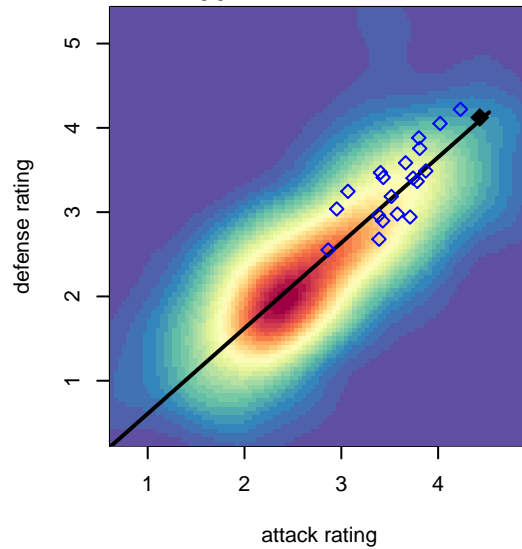

Seattle United Copa B98

Seattle United
 Seattle, WA
 B98 total strength=2034
 attack=83.98 defense=61.77
 fall league = RCL B98 Div 1

alt names used:
 Seattle United B98 Copa
 SEATTLE UNITED B98 COPA (WA)
 Seattle United B98 Copa
 Seattle United B98 Copa A
 SEATTLE UNITED B98 COPA
 Seattle United B98 Copa A

Venues played:
 2014 Showcase of Champions U15 Showcase
 2014 Nike Crossfire Challenge Gold U16
 2014 RCL B98 Div 1
 2014 PacNW Winter Classic FWRL U16
 2014 FWRL B98
 2014 WYS Championship B98

Seattle United Copa B98
 Dots are actual minus expected GF (blue circles) and GA (red triangles).
 Blue line is smoothed change in attack strength. Red is smoothed change in defense strength.

**attack and defense variance (black dot)
relative to other teams
and top 10 in region**

**attack and defense rating
relative to others at age
and all opponents in last 13 months**

Performance relative to 13 month average