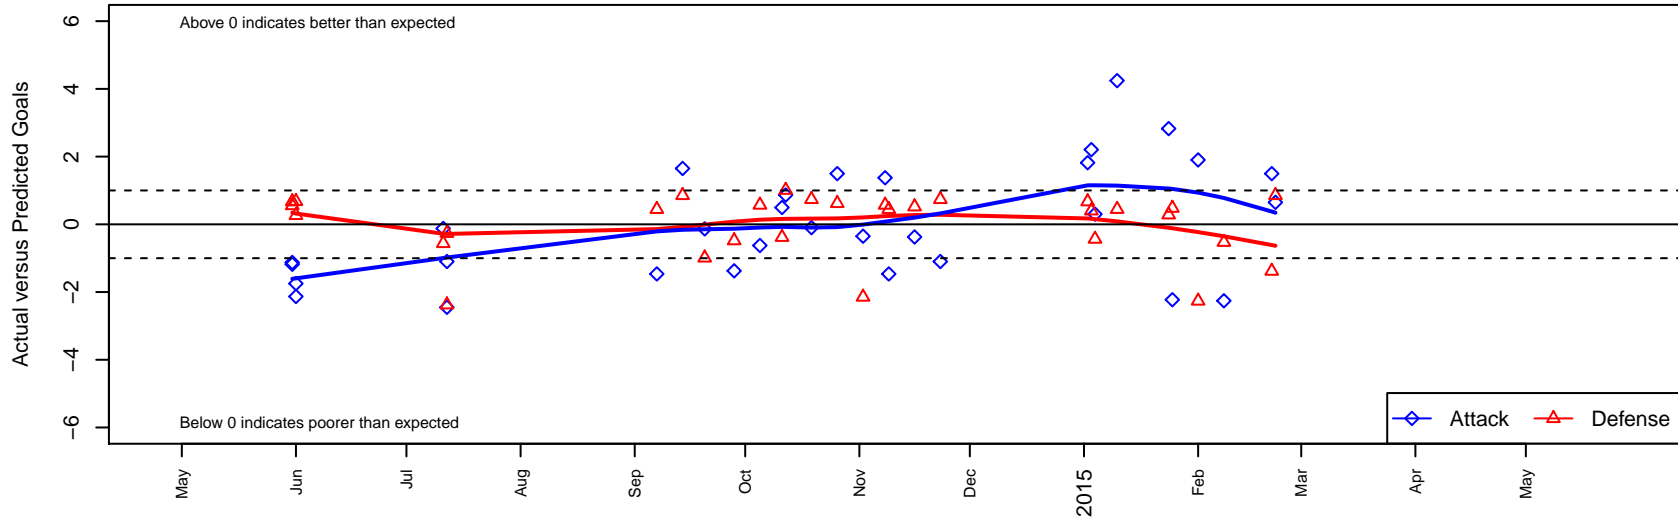

Seattle United Copa B98

Seattle United
 Seattle, WA
 B98 total strength=2034
 attack=83.98 defense=61.77
 fall league = RCL B98 Div 1

alt names used:
 Seattle United B98 Copa
 SEATTLE UNITED B98 COPA (WA)
 Seattle United B98 Copa
 Seattle United B98 Copa A
 SEATTLE UNITED B98 COPA
 Seattle United B98 Copa A

Venues played:
 2014 Showcase of Champions U15 Showcase
 2014 Nike Crossfire Challenge Gold U16
 2014 RCL B98 Div 1
 2014 PacNW Winter Classic FWRL U16
 2014 FWRL B98
 2014 WYS Championship B98

Seattle United Copa B98
 Dots are actual minus expected GF (blue circles) and GA (red triangles).
 Blue line is smoothed change in attack strength. Red is smoothed change in defense strength.

**attack and defense variance (black dot)
relative to other teams
and top 10 in region**

**attack and defense rating
relative to others at age
and all opponents in last 13 months**

Performance relative to 13 month average