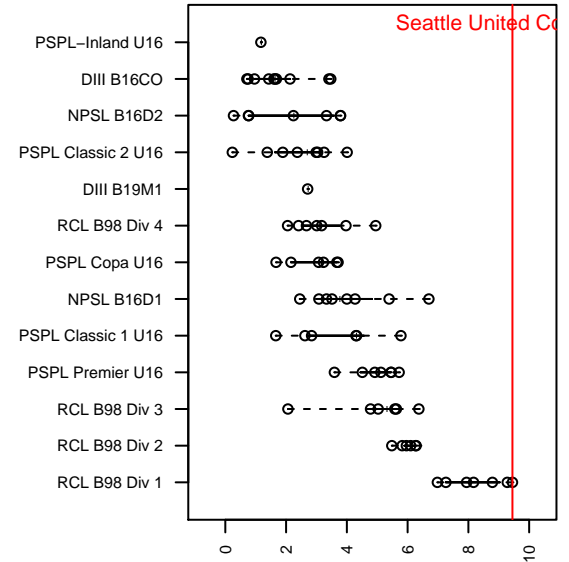

Seattle United Copa B98

Seattle United
 Seattle, WA
 B98 total strength=2034
 attack=83.98 defense=61.77
 fall league = RCL B98 Div 1

alt names used:
 Seattle United B98 Copa
 SEATTLE UNITED B98 COPA (WA)
 Seattle United B98 Copa
 Seattle United B98 Copa A
 SEATTLE UNITED B98 COPA
 Seattle United B98 Copa A

Venues played:
 2014 Showcase of Champions U15 Showcase
 2014 Nike Crossfire Challenge Gold U16
 2014 RCL B98 Div 1
 2014 PacNW Winter Classic FWRL U16
 2014 FWRL B98
 2014 WYS Championship B98

Seattle United Copa B98
 Dots are actual minus expected GF (blue circles) and GA (red triangles).
 Blue line is smoothed change in attack strength. Red is smoothed change in defense strength.

**attack and defense variance (black dot)
relative to other teams
and top 10 in region**

**attack and defense rating
relative to others at age
and all opponents in last 13 months**

Performance relative to 13 month average